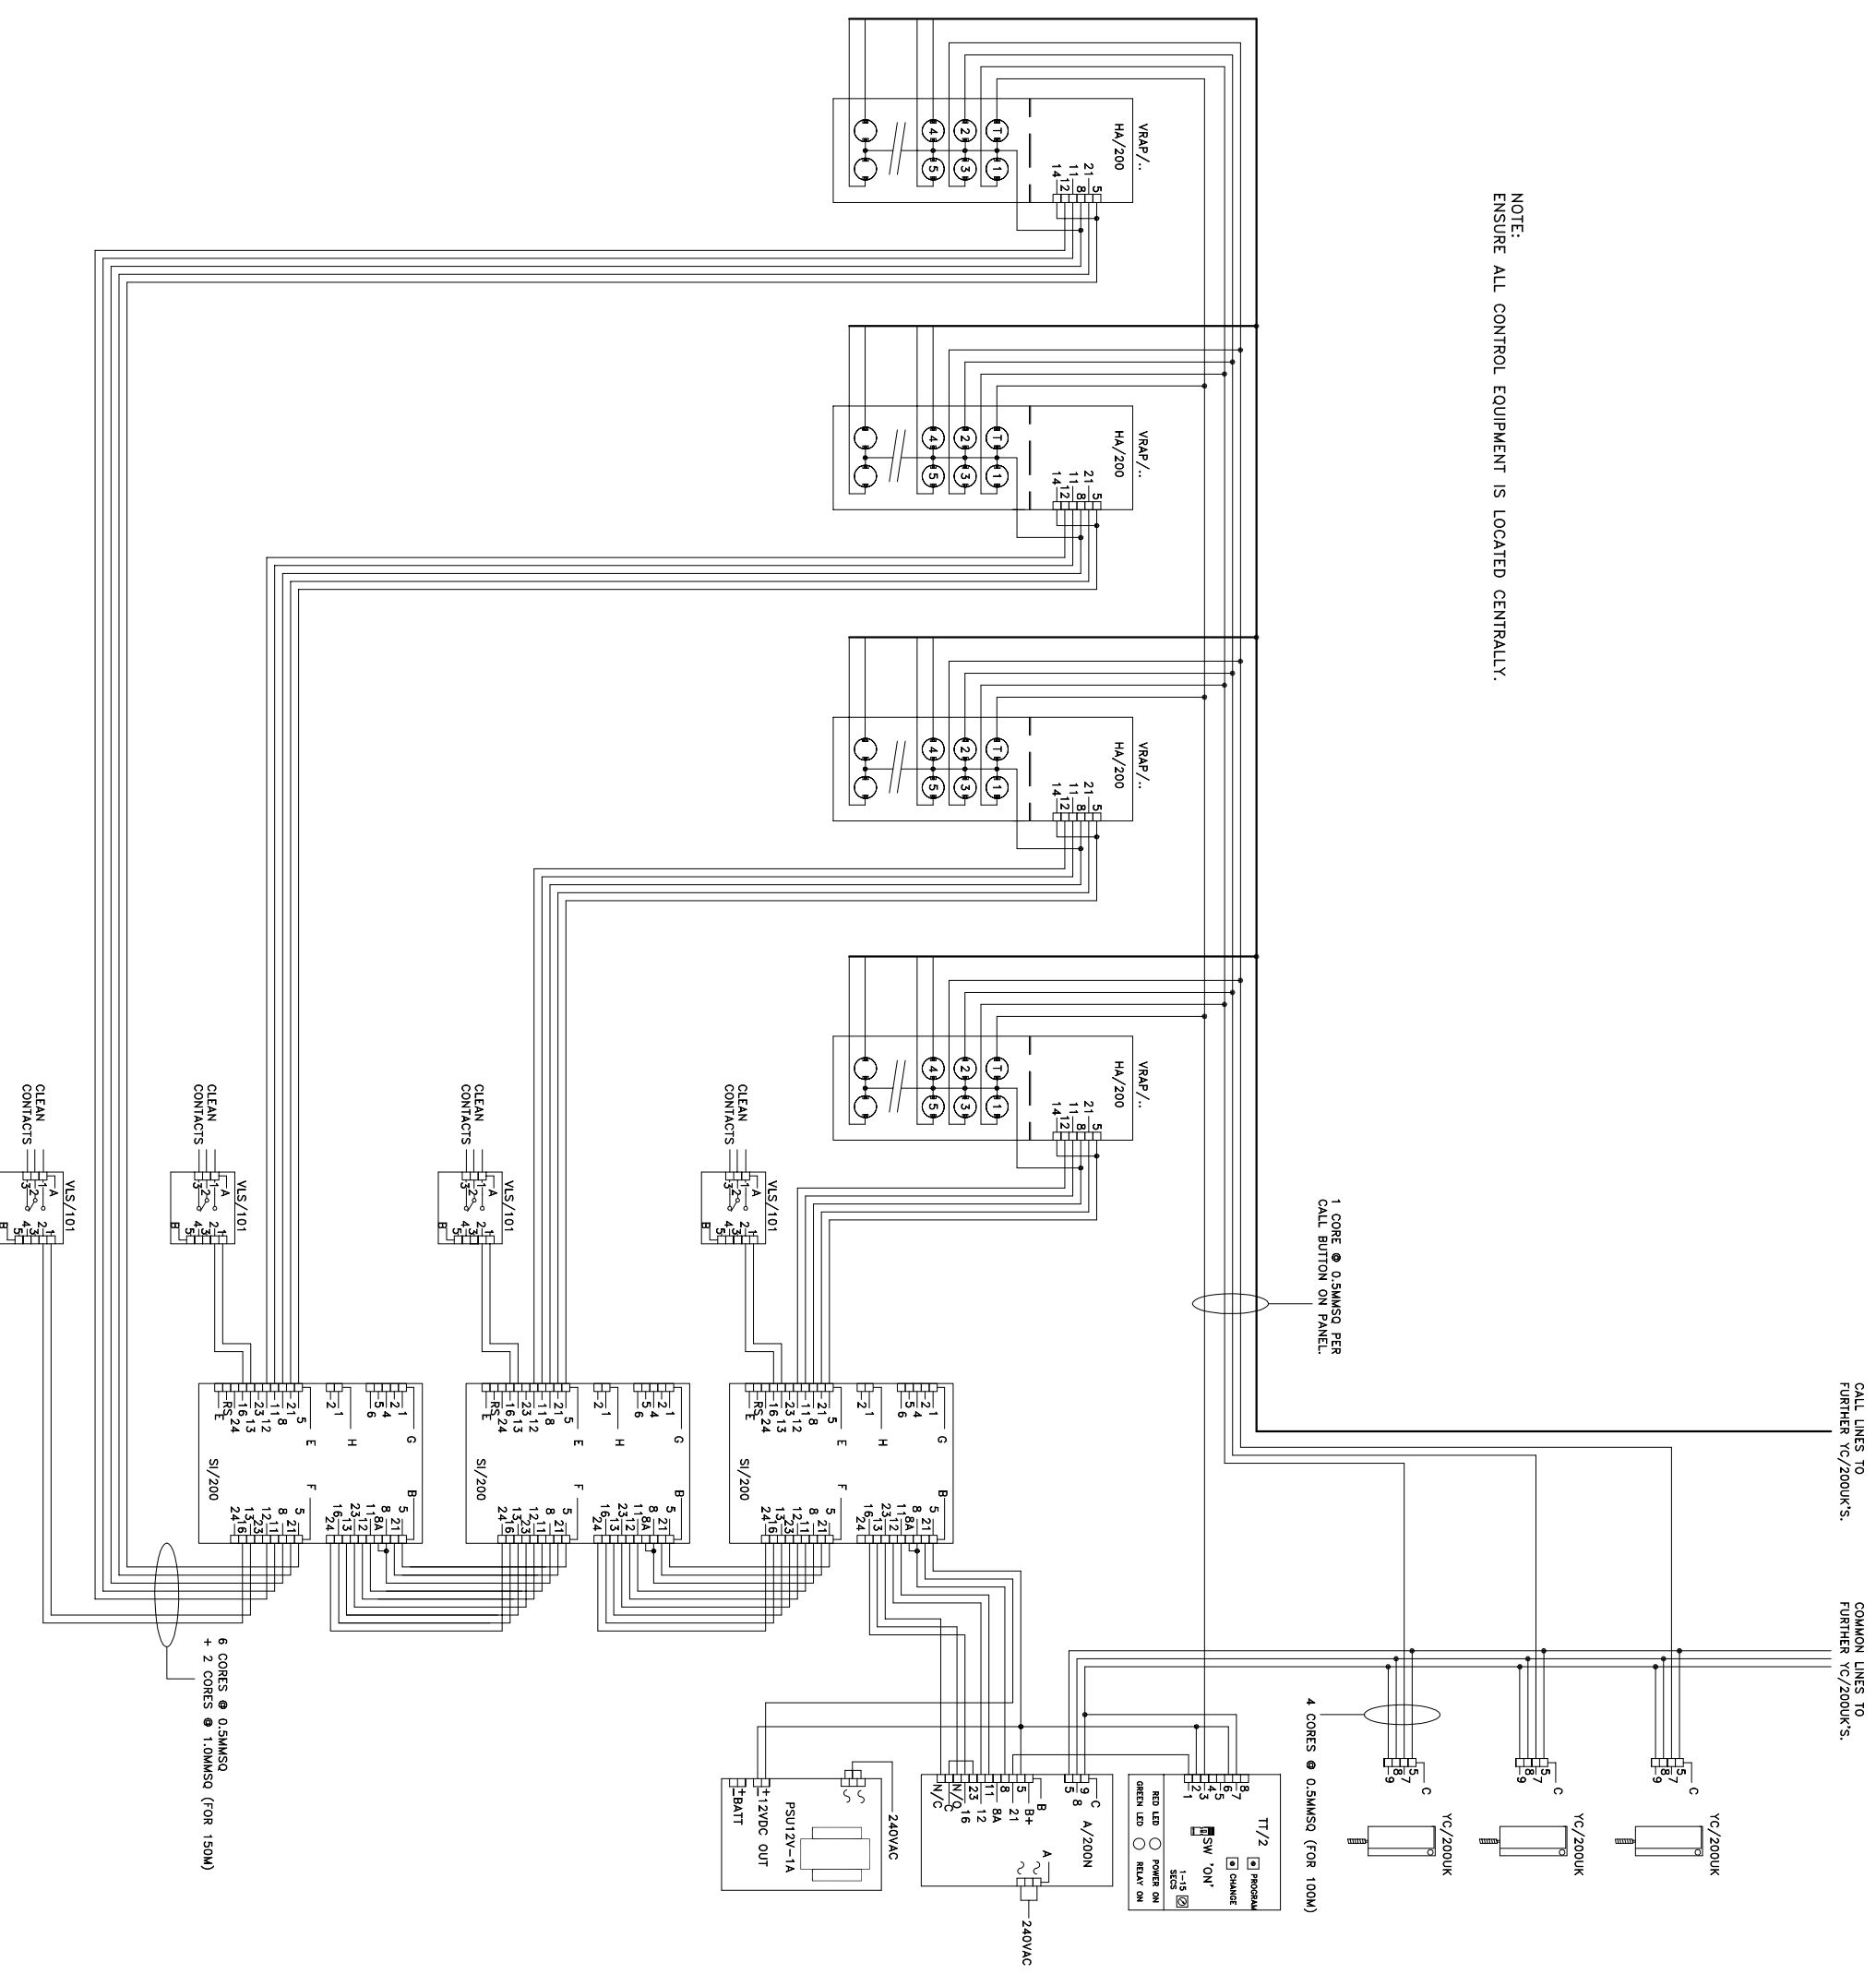

NOTE:
ENSURE ALL CONTROL EQUIPMENT IS LOCATED CENTRALLY.

BPT (UK) LTD. HERTS, ENGLAND	PREPARED FOR INSTALLER INFORMATION	DATE: 22/12/04	DRAWN:RC
DRAWING TITLE: 4 X MULTI BUTTON VR AUDIO ENTRY PANELS WITH TRADES, CLEAN CONTACT RELAYS AND LYNEA HANDSETS		REVISED:	
			DRAWING No: E-NV4YNC1T(A)